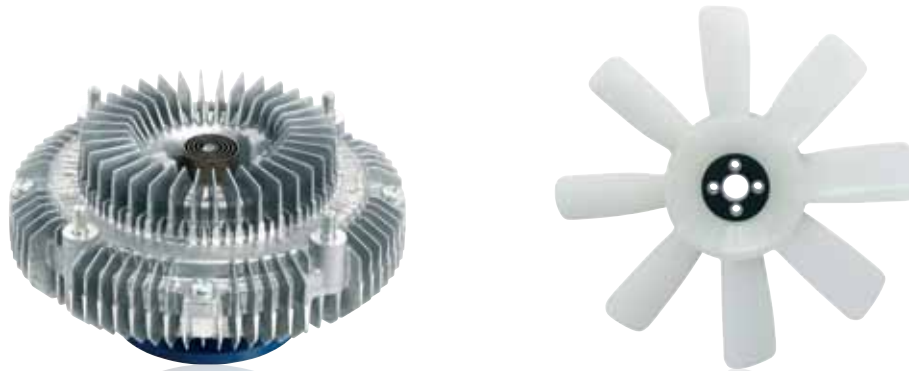

AISIN
Premium Japanese Quality

Cooling System

Timing Belt Kit

Water Pump

Electric Water Pump

Inverter Water Pump

Fan Clutch

Fan Blade