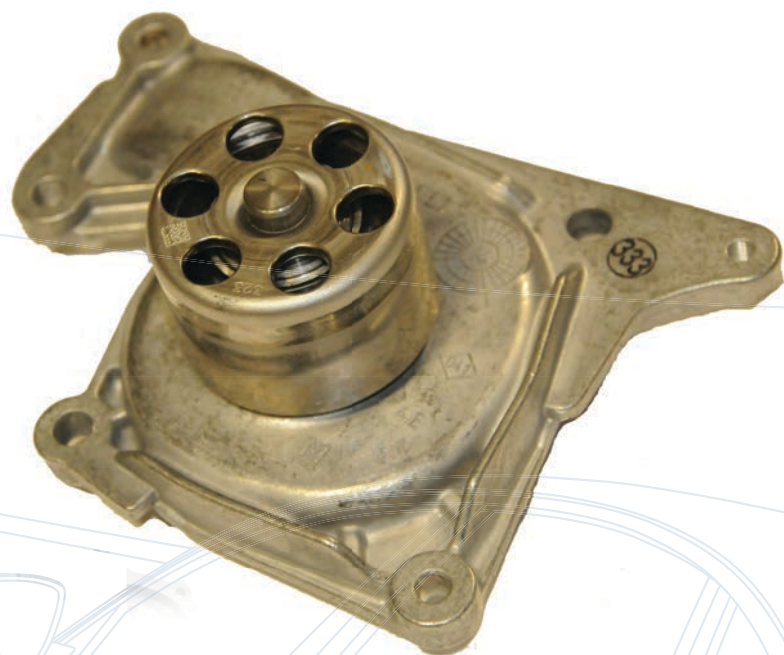

AISIN
Premium Japanese Quality

WE-RE05

Available for:

Dacia

Mercedes

Nissan

Renault

WE-RE05

Applications:

Dacia: Dokker

Duster

Lodgy

Logan

Sandero

Mercedes: A

B

Modus

Scenic

Twingo

OE ref: Dacia / Renault

Nissan

Mercedes

77 01 478 830

21010-00Q0M