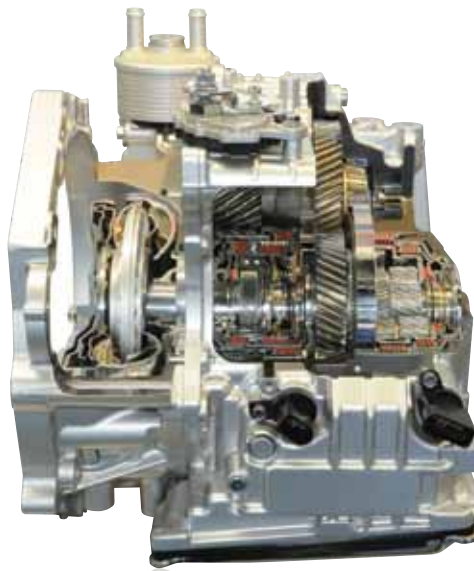

**AISIN**  
Premium Japanese Quality

**Drivetrain System**

Manual Transmission

AT Solenoid

Torque Converter

Automatic Transmission Fluid Multi Premium

Free Wheel Hub