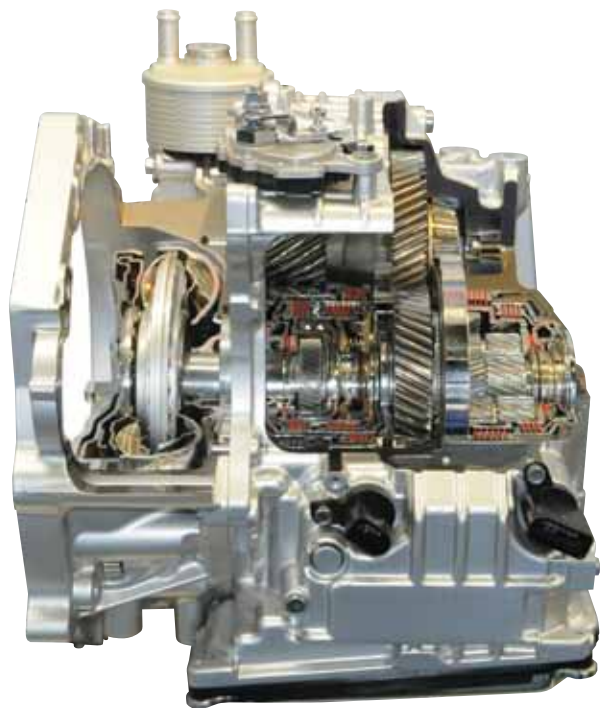

**AISIN**  
Premium Japanese Quality

**Drivetrain System**

Manual Transmission

AT Solenoid

Torque Converter

Automatic Transmission Fluid Multi Premium

Free Wheel Hub